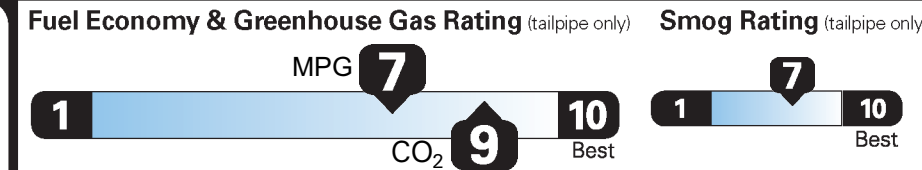

Actual results will vary for many reasons, including driving conditions and how you drive and maintain your vehicle. The average new vehicle gets 27 MPG and costs $7,500 to fuel over 5 years. Cost estimates are based on 15,000 miles per year at $2.70 per gallon and $13 per kW-hr. This is a dual fueled automobile. MPGe is miles per gasoline gallon equivalent. Vehicle emissions are a significant cause of climate change and smog.

fueleconomy.gov

Calculate personalized estimates and compare vehicles

GOVERNMENT 5-STAR SAFETY RATINGS

Overall Vehicle Score	Not Rated	
Based on the combined ratings of frontal, side and rollover. Should ONLY be compared to other vehicles of similar size and weight.		
Frontal Crash	Driver Passenger	Not Rated
Based on the risk of injury in a frontal impact. Should ONLY be compared to other vehicles of similar size and weight.		
Side Crash	Front seat Rear seat	Not Rated
Based on the risk of injury in a side impact.		
Rollover	Not Rated	
Based on the risk of rollover in a single-vehicle crash.		

Star ratings range from 1 to 5 stars (★★★★★), with 5 being the highest. Source: National Highway Traffic Safety Administration (NHTSA). www.safercar.gov or 1-888-327-4236

THE LINCOLN WAY™ APP

Your Dashboard of Services & Features

1. Download the Lincoln Way app* and you can:
2. Remotely start, lock and unlock your vehicle
   - Locate your vehicle and check approximate fuel range
   - Receive vehicle health alerts

The Lincoln Connect™ modem is active and sending vehicle data (e.g., diagnostics) to Lincoln. See in-vehicle Settings for connectivity options.

Lincoln Protect™

Insist on Lincoln Protect! The only extended service plan fully backed by Lincoln and honored at every Lincoln dealership in the U.S., Canada and Mexico. See your Lincoln dealer or visit www.LincolnOwner.com

WARNING: Operating, servicing and maintaining a passenger vehicle, pickup truck, van, or off-road vehicle can expose you to chemicals including engine exhaust, carbon monoxide, phthalates, and lead, which are known to the State of California to cause cancer and birth defects or other reproductive harm. To minimize exposure, avoid breathing exhaust, do not idle the engine except as necessary, service your vehicle in a well-ventilated area and wear gloves or wash your hands frequently when servicing your vehicle. For more information go to www.P65Warnings.ca.gov/passenger-vehicle.

SCAN OR TEXT 5LL6L31247 TO 59173

www.lincoln.com/help/privacy-terms/