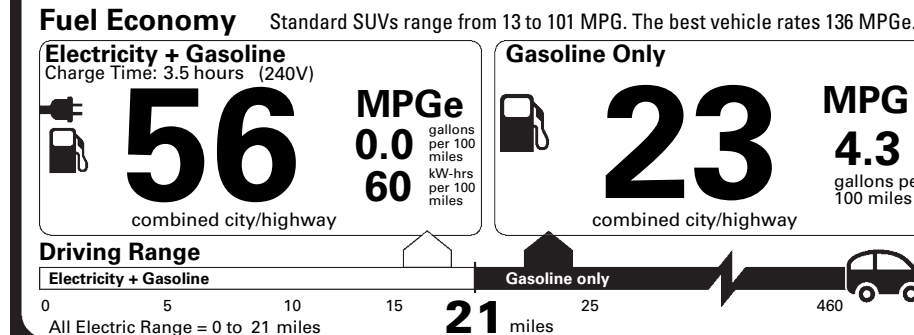

FUNCTIONAL

- 360 DEGREE CAMERA
- ADAPTIVE STEERING
- ADAPTIVE SUSPENSION
- CHARGING CORD
- CRUISE CONTROL
- INTELLIGENT ACCESS W/PUSH BUTTON START
- LANE-KEEPING SYSTEM
- LINCOLN CONNECT - 4G MODEM WITH WIFI CAPABILITY
- LINCOLN DRIVE MODES
- PIANO KEY SHIFTER
- REMOTE START
- REVEL AUDIO W/14 SPEAKERS
- SYNC3® W/ VOICE ACT NAV

SAFETY/SECURITY

- ADVANCETRAC WITH RSC
- AIRBAGS - SAFETY CANOPY
- AUTO HIGH BEAMS
- BLIND SPOT DETECTION W/CTA
- DRIVER/PASS KNEE AIR BAGS
- DUAL STAGE FRONT AIRBAGS
- EV PEDESTRIAN WARNING
- PERIMETER ALARM
- PERSONAL SAFETY SYSTEM™
- PRE-COLLISION ASSIST W/AEB
- TIRE PRESSURE MONITOR SYS

WARRANTY

- 4YR/50K MILE WARRANTY
- 4YR/50K PICKUPDELIVERY SVC
- 6YR/70K MI POWERTRAIN WARR

INCLUDED ON THIS VEHICLE

EQUIPMENT GROUP 301A

- •ELEMENTS PACKAGE PLUS
- •LINCOLN CO-PILOT 360 PLUS PKG

(MSRP)

7,880.00

OPTIONAL EQUIPMENT/OTHER

- 2020 MODEL YEAR
- PRISTINE WHITE MET TRI-COAT
- .P255/55R20 A/S TIRES
- FLOOR LINERS, FRONT & 2ND ROW
- 50 STATE EMISSIONS
- 2ND ROW BENCH SEAT
- FRONT LICENSE PLATE BRACKET

695.00

120.00

NO CHARGE

NO CHARGE

NO CHARGE

PRICE INFORMATION

BASE PRICE	688,800.00
TOTAL OPTIONS/OTHER	8,695.00
TOTAL VEHICLE & OPTIONS/OTHER	77,495.00
DESTINATION & DELIVERY	1,095.00
TOTAL BEFORE DISCOUNTS	78,590.00
EQUIPMENT GROUP SAVINGS	- 700.00

EPA DOT Fuel Economy and Environment

Plug-In Hybrid Vehicle Electricity-Gasoline

You save $0

in fuel costs over 5 years compared to the average new vehicle.

Annual fuel cost $1,500